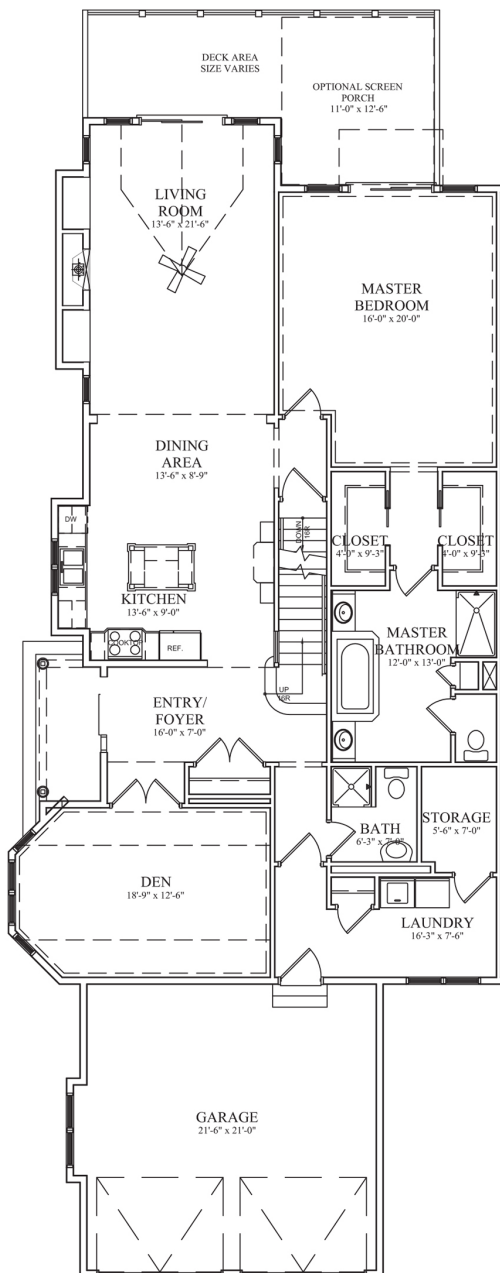

VILLAGES on Mount Hope Bay

RESIDENCES: LUXURIOUS TOWNHOMES AND MIDRISE CONDOMINIUMS IN RI

15 Leeshore Lane
End - Newport Style Townhome
Offered at \$775,000
Roughly 2,876 Finished Square Ft.

FIRST FLOOR

VILLAGES on Mount Hope Bay

RESIDENCES: LUXURIOUS TOWNHOMES AND MIDRISE CONDOMINIUMS IN RI

15 Leeshore Lane
End - Newport Style Townhome
Offered at \$775,000
Roughly 2,876 Finished Square Ft.

SECOND FLOOR

- 2 Beds
- 3 Full baths
- 2 Large master suites with water views
- 2-story cathedral living room
- Upgraded kitchen
- Room to expand on lower level
- Patio