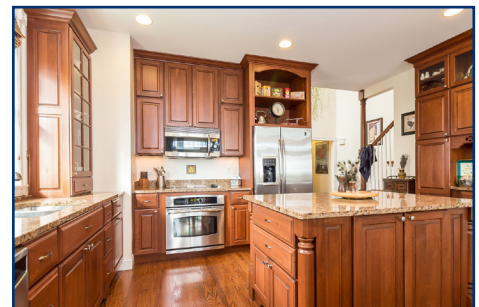

VILLAGES on Mount Hope Bay

RESIDENCES: LUXURIOUS TOWNHOMES AND MIDRISE CONDOMINIUMS IN RI

15 Leeshore Lane
End - Newport Style Townhome
Offered at \$775,000
Roughly 2,876 Finished Square Ft.

FIRST FLOOR

VILLAGES on Mount Hope Bay

RESIDENCES: LUXURIOUS TOWNHOMES AND MIDRISE CONDOMINIUMS IN RI

15 Leeshore Lane
End - Newport Style Townhome
Offered at \$775,000
Roughly 2,876 Finished Square Ft.

SECOND FLOOR

- 2 Beds
- 3 Full baths
- 2 Large master suites with water views
- 2-story cathedral living room
- Upgraded kitchen
- Room to expand on lower level
- Patio