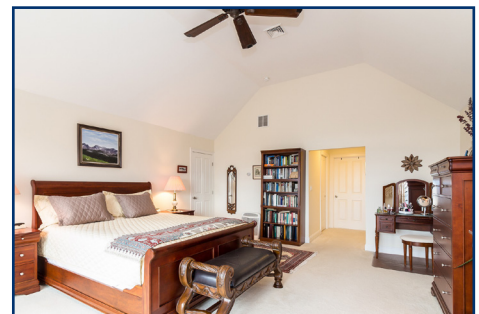

VILLAGES on Mount Hope Bay

RESIDENCES: LUXURIOUS TOWNHOMES AND MIDRISE CONDOMINIUMS IN RI

15 Leeshore Lane
End - Newport Style Townhome
Offered at \$775,000
Roughly 2,876 Finished Square Ft.

FIRST FLOOR

VILLAGES on Mount Hope Bay

RESIDENCES: LUXURIOUS TOWNHOMES AND MIDRISE CONDOMINIUMS IN RI

15 Leeshore Lane
End - Newport Style Townhome
Offered at \$775,000
Roughly 2,876 Finished Square Ft.

SECOND FLOOR

- 2 Beds
- 3 Full baths
- 2 Large master suites with water views
- 2-story cathedral living room
- Upgraded kitchen
- Room to expand on lower level
- Patio