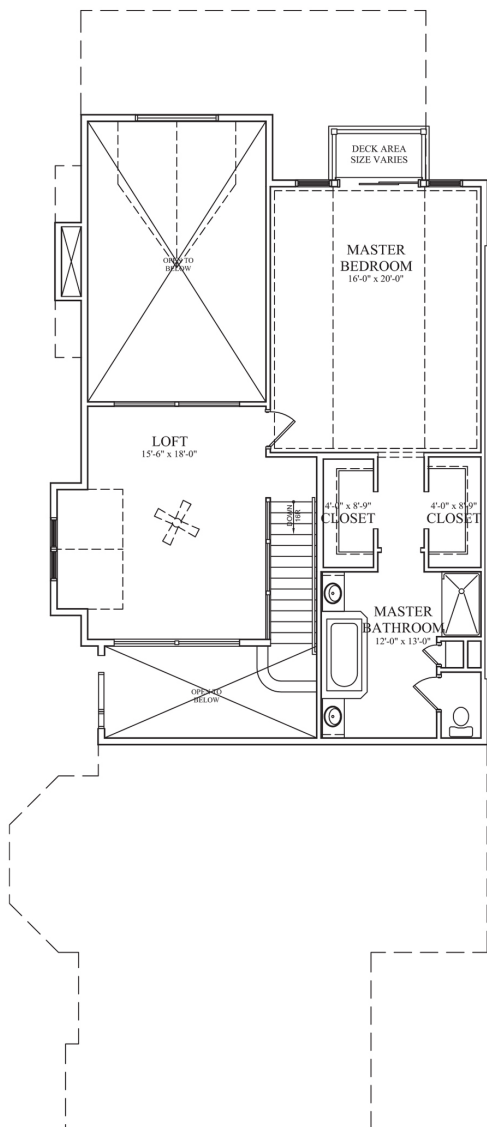

VILLAGES on Mount Hope Bay

RESIDENCES: LUXURIOUS TOWNHOMES AND MIDRISE CONDOMINIUMS IN RI

15 Leeshore Lane
End - Newport Style Townhome
Offered at \$775,000
Roughly 2,876 Finished Square Ft.

FIRST FLOOR

VILLAGES on Mount Hope Bay

RESIDENCES: LUXURIOUS TOWNHOMES AND MIDRISE CONDOMINIUMS IN RI

15 Leeshore Lane
End - Newport Style Townhome
Offered at \$775,000
Roughly 2,876 Finished Square Ft.

SECOND FLOOR

- 2 Beds
- 3 Full baths
- 2 Large master suites with water views
- 2-story cathedral living room
- Upgraded kitchen
- Room to expand on lower level
- Patio