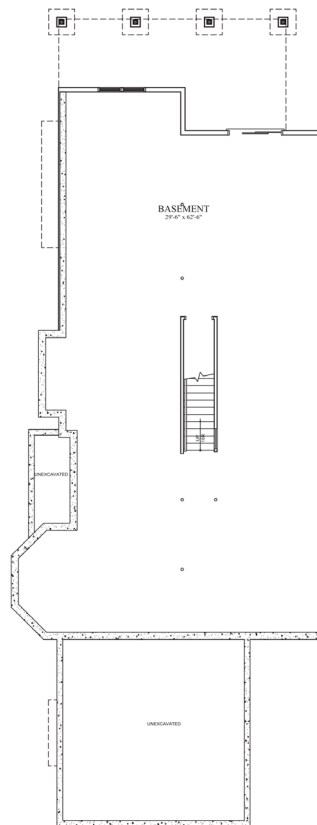

LOWER LEVEL

Price: $775,000
Taxes: $13,082/year
Condo Fee: $820/month

- Gas Heat, Gas Cooking
- Central Air
- Public Water & Sewer